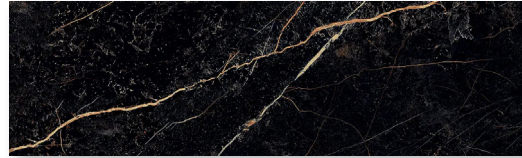

VERSACE MARBLE

Barocchino Oro | 23"x23"

Nero | 8"x23"

 **MALINE TILE**
ELEVATE YOUR SHOWROOM

VERSACE
CERAMICS

malinetile.com

Tile
Of
Italy

VERSACE MARBLE

PORCELAIN TILE

Technical Data

Thickness	9.5 mm
Finish	Polished
Frost Resistant	Yes
Shade Variation	V3
Rectified	Yes
Water Absorption	≤0.5%

Lead Time

In Stock/Quick Ship

Sizes

Colors

Beige

Bianco

Nero

Rosone Nero

Oro

Bianco

Nero

Oro

Barocchino Bianco

Barocchino Nero

Barocchino Oro

Mosaic Bianco

Mosaic Nero

Mosaic Oro

Mosaic Cube Nero

Mosaic Cube Oro

Fascia Greca Bianco